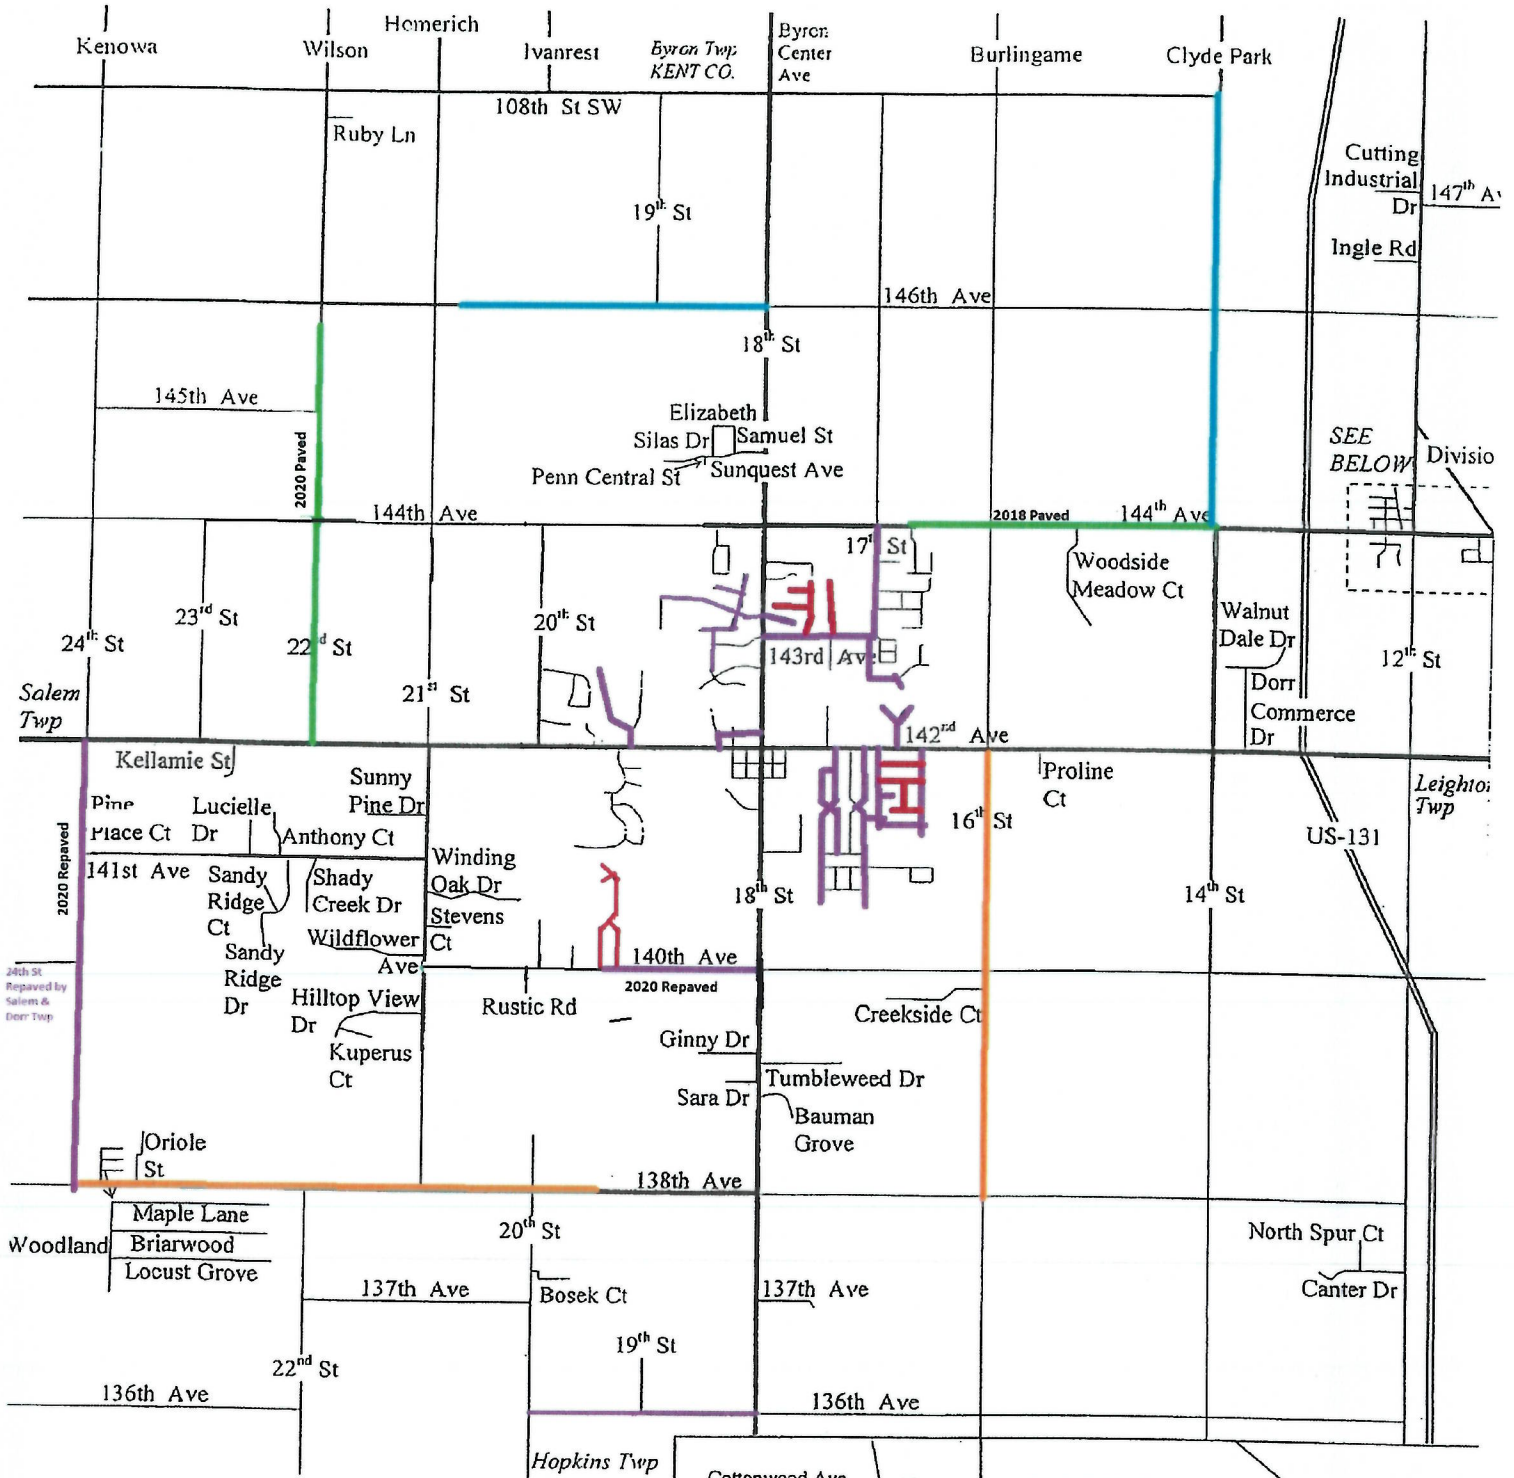

Road Millage Projects

- █ Green - New Build/Pave
- █ Fuchsia - Re-surface 2019/2020/2021
- █ Blue - County Future New Build/Pave
- █ Orange - County/Twp Future New Build/Pave
- █ Red - Future Re-surface 2022/2023

DORR
Township